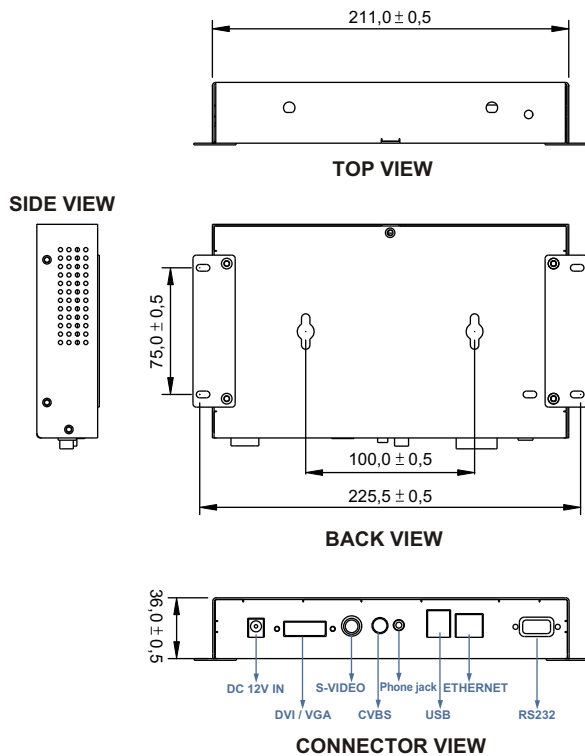

Network Player Series

MSS500 BOX

Standard Mechanical Drawing

Multi-HD
1080

Standard Mechanical

WLAN ,RS232 (optional)

System Specifications

General :

- Dimensions : 211(W)×126(H)×36(D)mm
- Weight : Approx. 0.6kg
- Storage Media : 1GB,Industrial CF Card
- Content Update : Ethernet/WLAN/USB flash drive

Content(Media Formats):

- Video Format support : MPEG1,MPEG2,MPEG4,WMV9
: DAT,VOB,Divx,Xvid,H.264
- Graphics Format support : JPEG, BMP,PNG
- Text Banner : Variable scrolling speed and position

Input/Output:

- Output
Video Output : DVI-I / VGA / S-video/Composite
Audio Output : Stereo Phone jack
USB Port : 2xUSB 2.0 for Flash Storage Drive
- Ethernet LAN : 1 x RJ45-10/100/Mbps
- Power Input : 12V DC Lockable power connector