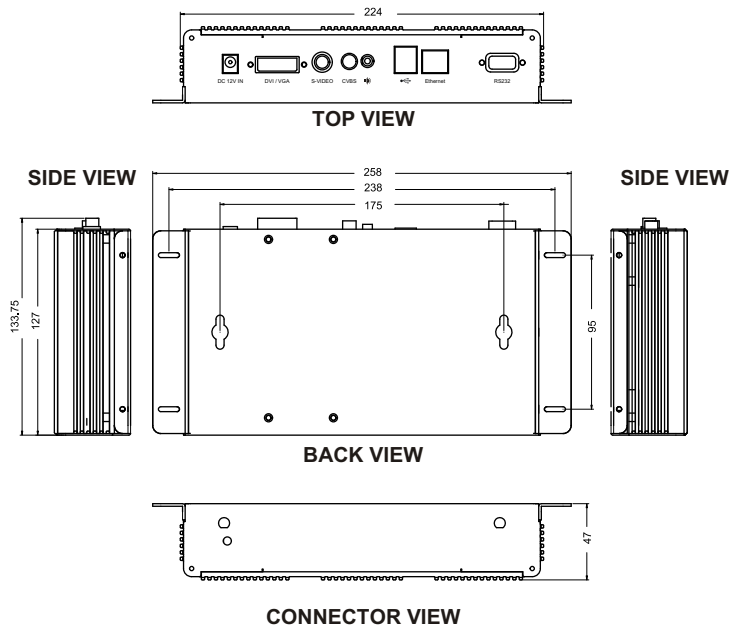

Network Player Gold (HD)

MSS550 BOX

BOX Mechanical Drawing

Multi-HD
1080

System Specifications

General :

- Dimensions : 224(W)×127(H)×47(D) mm
- Weight : Approx. 1.0kg
- Storage Media : 1G MB, Optional with bigger capacity up to (40GB)
(Need to be Linux ext2 format)
- USB Port : USB 2.0 for Flash Storage Drive
- Content Update : Ethernet/WLAN/USB flash drive

- Output
 - Video Output : DVI-I / VGA / S-video/Composite*
 - Audio Output : Stereo Phone jack
- Network connection
 - Ethernet LAN : 1 x RJ45-10/100/Mbps

Environment Considerations:

- Operating Temperature : -20 to 60°C
- Humidity : 5-85% @ 50°C