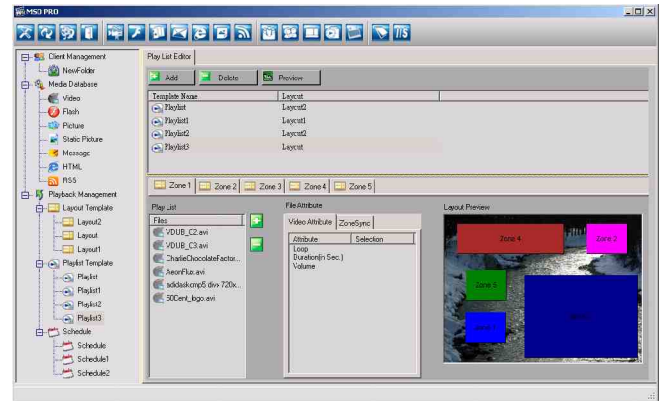

RSS:

Connect your Digital Signage to RSS live-feeds and get regular updates from Weather or Exchangerates or News.

Zone Sync:

let your content be synchronized with other Zones, for example play the product introduction movie and show at the same time the price and the product pictures.

MSS 970 -I1/I2

MSS 970-A1

Simple But Powerful Management Software- MSO PRO

Powerful Digital Signage Management Software

MSS970 series all bundled with powerful digital signage management software – MSO Pro. The all new Dynamic Pictures and Messages can create endless possibilities for attracting your customers. The variety is giving you nearly the flexibility of an Graphical Art work tool but brings you also the Winmate easy-to-use Design, so in only 10 minutes you can become the professional user for these features. Winmate's Video Usermanual will guide you step by step thru the process and lat you learn faster then ever!

The great and easy to use Graphical User Interface (GUI) makes it easy to create all kinds of contents.

Special Feature explained : Zone Sync

Most digital signage players in the market use independent playlist for video/picture/message zones, that makes your advertising content irrelevant to each other. Imagine you are playing a new sports car campaign but the ticker message encourages people to take public transportation to save our earth? MSO Pro allows user to synchronize content playback between different zones. For instance, you can define related picture and message when play an advertising video.