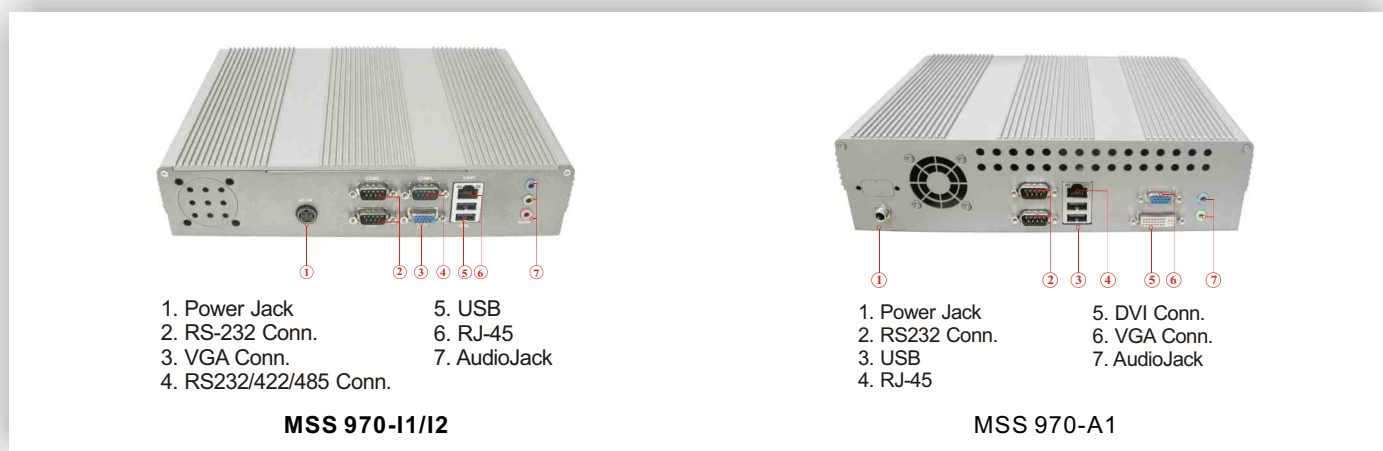

3 Models For ANY Applications

The MSS970 series comes with the Embedded Operating System and all the Player Software is installed on an Industrial Grade CF card in Protected Mode, with Automatic update possibility from the MSO Pro Software. The Player is capable of playing nearly all Video, Picture, HTML and many other Multimedia Formats. The amazing Layout Flexibility with Background picture, up to 9 suggested different Zones and Multimedia Flexibility makes this Player become a number One!

The attractive and elegant housing design of MSS-970 series is coming from industrial experience of over 15 years in Design and Manufacturing. It is a very rugged construction, from mechanical housing, the OS design, industrial grade storage and the Player Software with the robust communication with the Server to the MSO Pro Management Software.

Model Performance comparison

There are 3 models for you to choose depending on the requirements of your Playback Advertising. MSS-970-I1 is more focused on Standard Definition Video Playback, combined with Flash and/or Message and HTML.

MSS-970-A1/I2 both are capable of playing FullHD video, with a combination of Flash and other media formats. See below table for a rough overview:

MSS970 series Performance Comparison

Model	MSS970-I1	MSS970-I2	MSS970-A1
Recommended Max. Output Resolution	1366x768	1920x1080	1920x1080
Video	2 SD	1 HDR	2HDR or 1FHD
Flash	3	2	6
Picture	2	4	4
RSS/HTML	2	4	4

- SD=480p,max 4 Mbps
- HDR=720p,max 4Mbps
- FHD=1080p,max 10Mbps
- Flash resolution: 600x160,Frame Rate:20fr/sec

Ordering information:

MSS970-I1 Flash SD Player 40GB HDD with MSO Pro Management Software

MSS970-A1 Flash HD Player 40GB HDD with MSO Pro Management Software

MSS970-I2 Flash HD Player 40GB HDD with MSO Pro Management Software