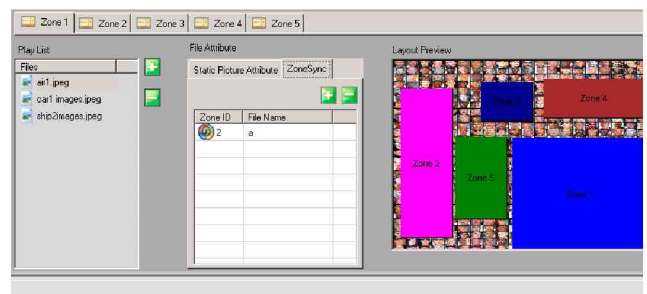

RSS:

Connect your Digital Signage to RSS live-feeds and get regular updates from Weather or Exchangerates or News.

Zone Sync:

let your content be synchronized with other Zones, for example play the product introduction movie and show at the same time the price and the product pictures.

MSS 970 -I1/I2

MSS 970-A1

Simple But Powerful Management Software- MSO PRO

Powerful Digital Signage Management Software

MSS970 series all bundled with powerful digital signage management software – MSO Pro. The all new Dynamic Pictures and Messages can create endless possibilities for attracting your customers. The variety is giving you nearly the flexibility of an Graphical Art work tool but brings you also the Winmate easy-to-use Design, so in only 10 minutes you can become the professional user for these features. Winmate's Video Usermanual will guide you step by step thru the process and lat you learn faster then ever!

The great and easy to use Graphical User Interface (GUI) makes it easy to create all kinds of contents.

Special Feature explained : Zone Sync

Most digital signage players in the market use independent playlist for video/picture/message zones, that makes your advertising content irrelevant to each other. Imagine you are playing a new sports car campaign but the ticker message encourages people to take public transportation to save our earth? MSO Pro allows user to synchronize content playback between different zones. For instance, you can define related picture and message when play an advertising video.