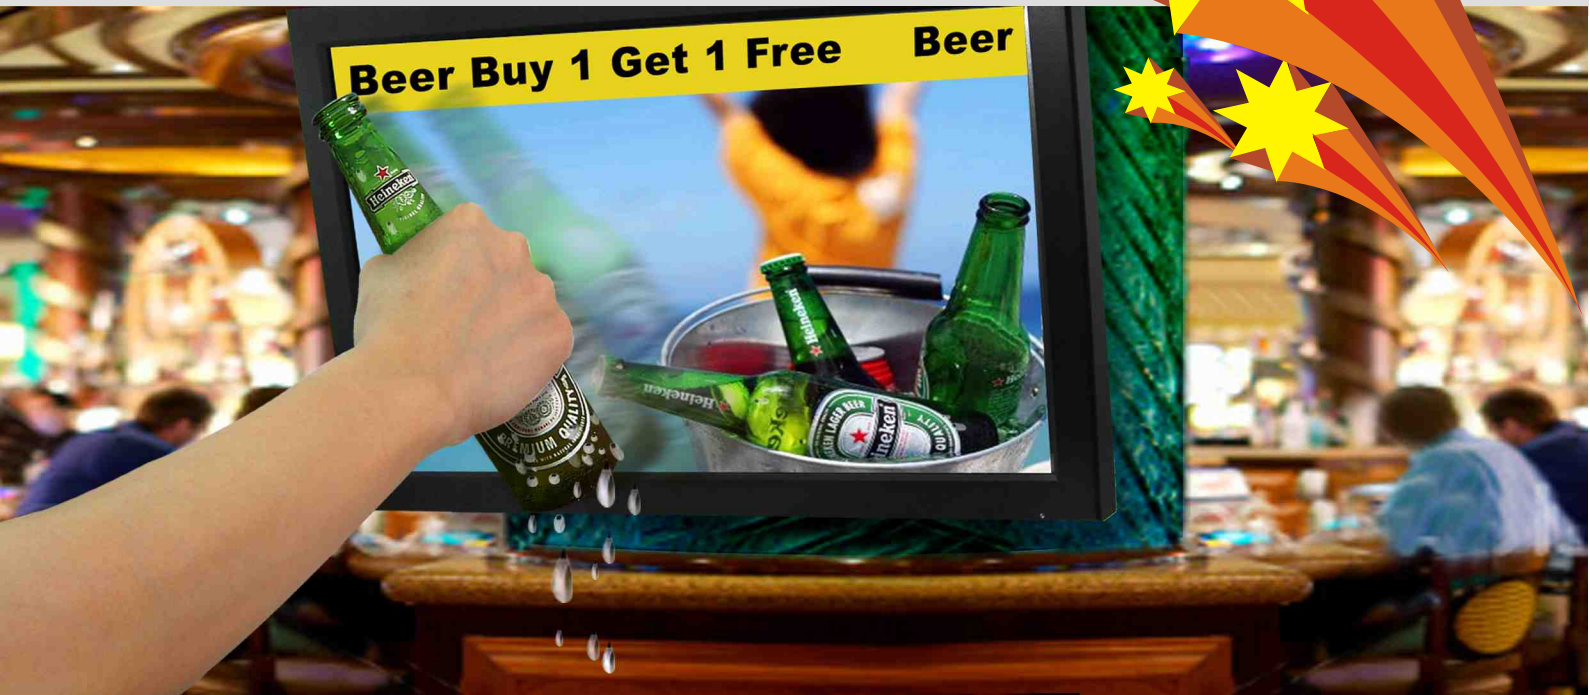

Enjoy the stunning effect of Flash!!

MSS970 series Flash Network Player

- ▶ **MSS 970 is a high performance Embedded Network Player in rugged design which features long lifetime and reliable media playback.**
- ▶ **It is available in 3 performance levels depending on the requirements of your Playback Advertising.**
- ▶ **It can play multimedia files from MPEG 1, 2 and 4, WMV, DivX, Xvid, rm, rmvb, Flash and any picture or HTML formats in resolutions up to Full HD quality.**
- ▶ **Management Software – MSO Pro gives user the great flexibility to mix following contents:**

RSS:

Connect your Digital Signage to RSS live-feeds and get regular updates from Weather or Exchangerates or News.

Zone Sync:

let your content be synchronized with other Zones, for example play the product introduction movie and show at the same time the price and the product pictures.

The great and easy to use Graphical User Interface (GUI) makes it easy to create all kinds of contents.

Special Feature explained : Zone Sync

Most digital signage players in the market use independent playlist for video/picture/message zones, that makes your advertising content irrelevant to each other. Imagine you are playing a new sports car campaign but the ticker message encourages people to take public transportation to save our earth? MSO Pro allows user to synchronize content playback between different zones. For instance, you can define related picture and message when play an advertising video.