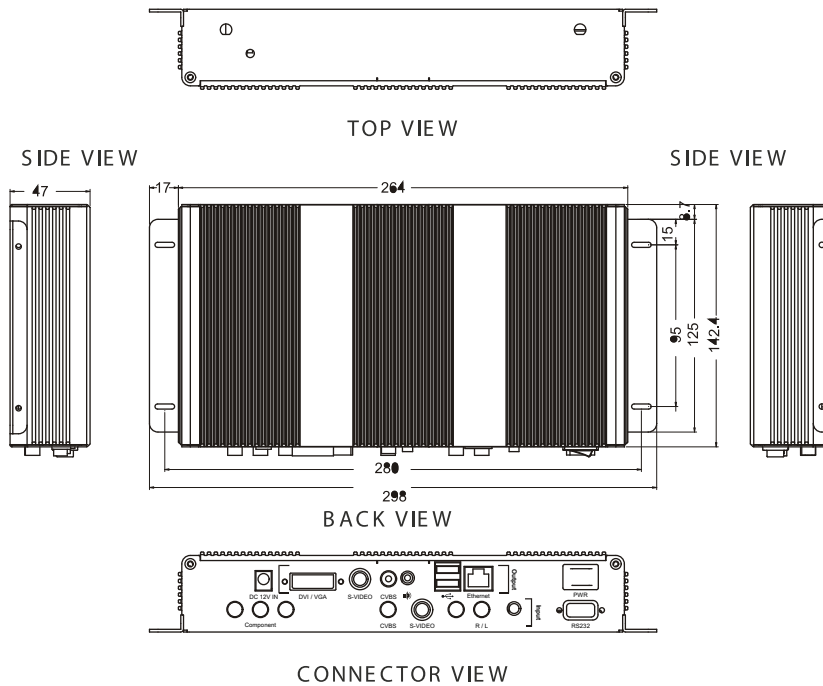

Network Player Series

MSS600 BOX

Standard Mechanical Drawing

Multi-HD
1080

Standard Mechanical

System Specifications

General :

- Dimensions : 250(W)×142(H)×46(D)mm
- Weight : Approx. 0.6kg
- Storage Media : 1GB, Industrial CF Card
- Content Update : Ethernet/WLAN/USB flash drive

Input/Output :

- Output
 - Video Output : DVI-I / VGA / S-video/Composite
 - Audio Output : Stereo Phone jack
 - USB Port : 2xUSB 2.0 for Flash Storage Drive
- Input
 - Video Input : S-video / Composite / Component(2008 Q1)
 - Audio Input : Stereo Phone jack / R-L Audio
- Ethernet LAN : 1 x RJ45-10/100/Mbps
- Power Input : 12V DC Lockable power connector